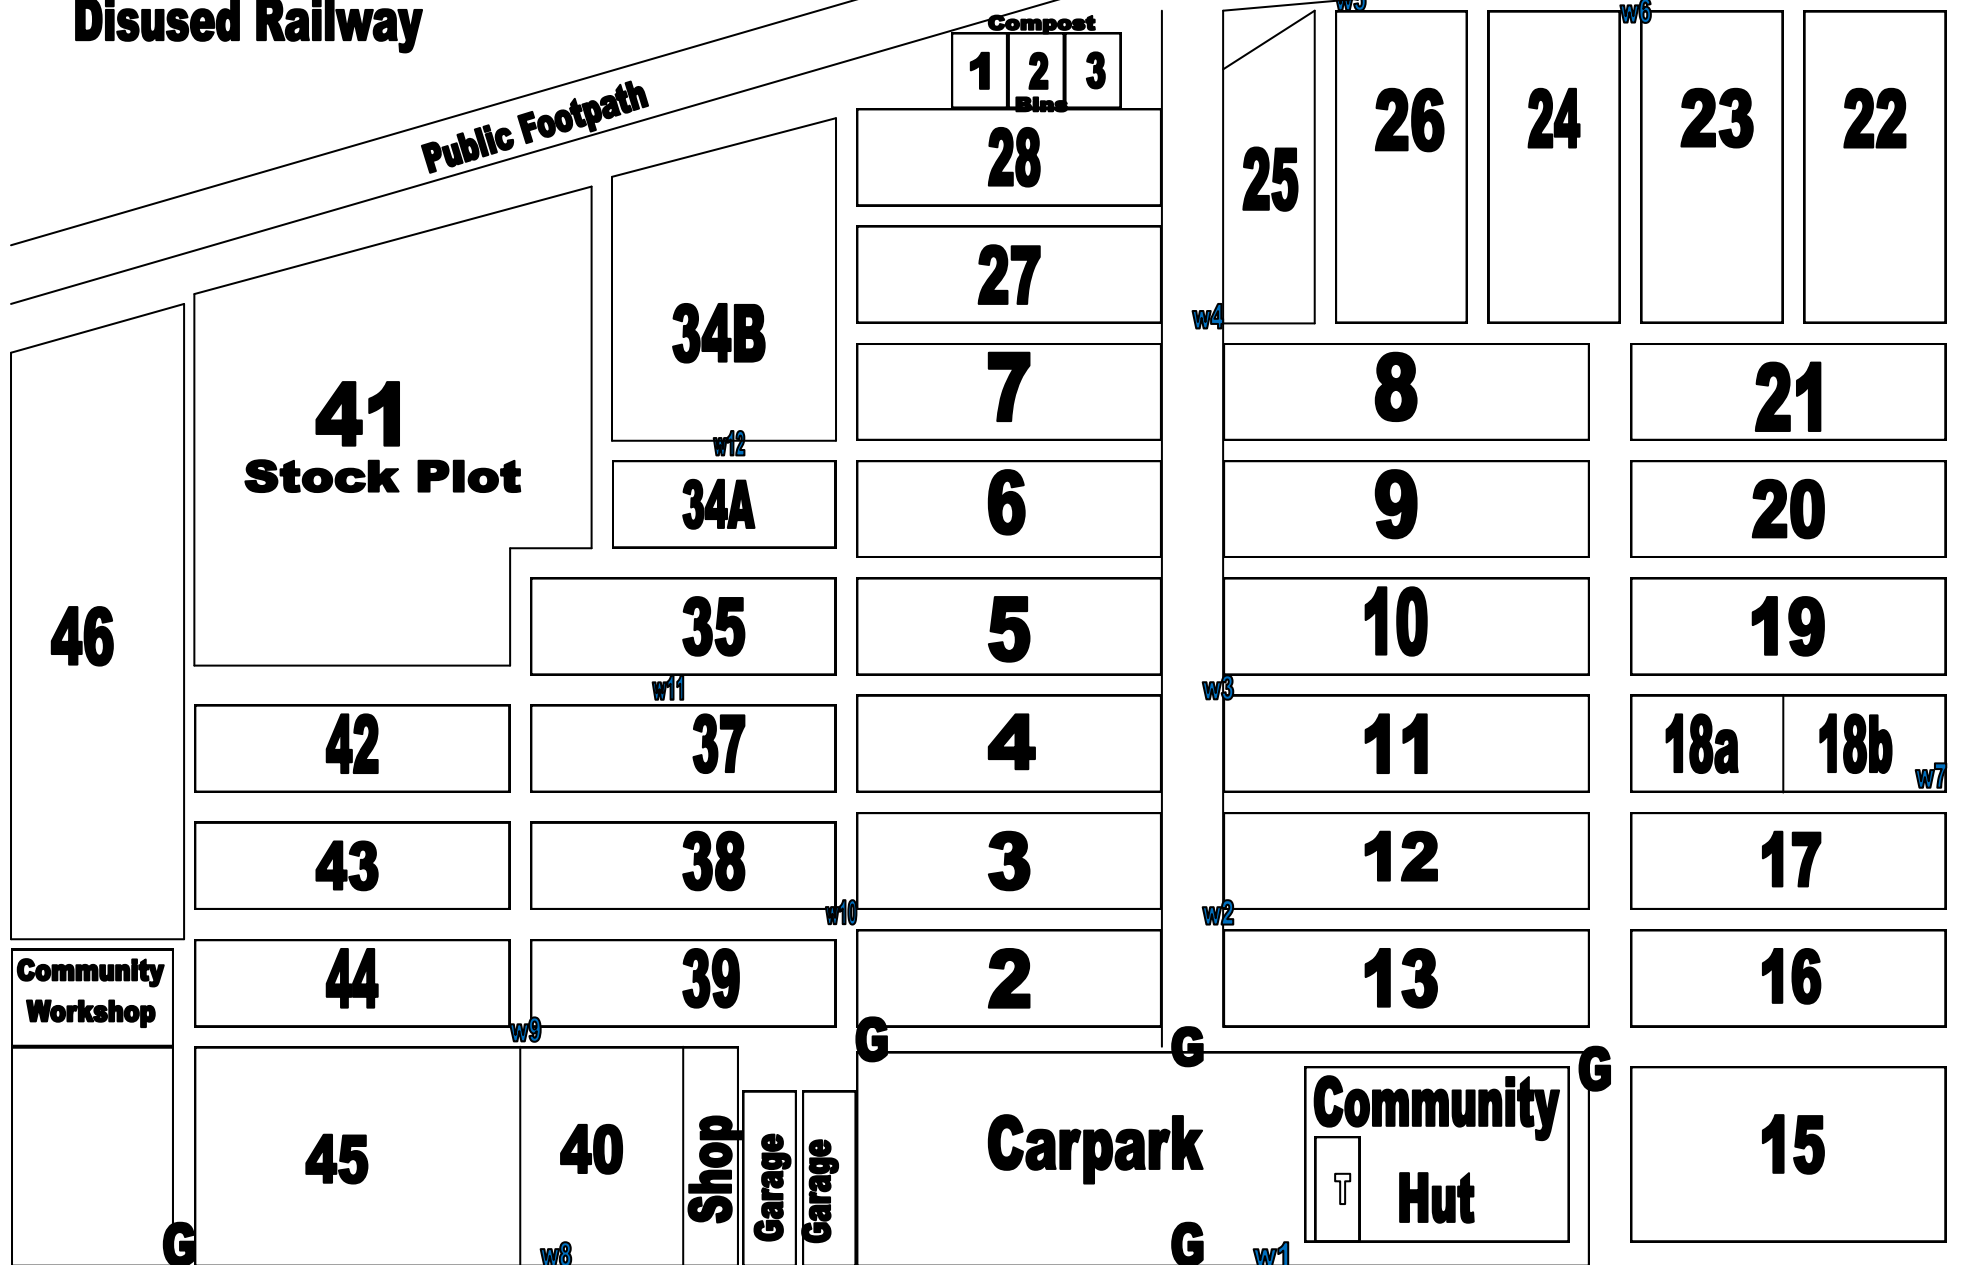

Disused Railway

Orchard **Japanese Knotweed**

Public Footpath

Compost
1 2 3
Bin

Settle Street Allotments – Site Plan